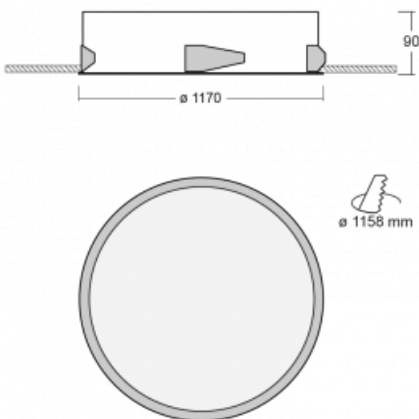

# Puri

**143-OA0K-10GED/840, W**

We were thinking about how to achieve design purity, so we created a family of Puri recessed circular luminaires. Choose between the framed and frameless versions. You can mount it directly into the ceiling, without any cables or suspension fixtures. The framed version has a great advantage as it is very easy to disassemble. Using various diameters of the ceiling light, you can create combinations that will best suit the needs of your commercial spaces, offices, hotels or corridors. Puri blends in with the interior and can be easily combined with other families of circular luminaires.

**Technical drawing**

|                                   |                      |
|-----------------------------------|----------------------|
| Type of installation              | Recessed             |
| Light distribution                | Direct               |
| Luminaire shape                   | Circular             |
| Colour of the luminaires          | White                |
| Material                          | Aluminium            |
| Lifetime                          | L80/B20 50 000 hours |
| Warranty                          | 60 months            |
| Description of luminaires         | Luminaire recessed   |
| Dimensions                        | ø 1170 mm × 90 mm    |
| Light source                      | LED MODUL            |
| Type of optical system            | Opal diffuser        |
| Luminous flux                     | 11730 lm ± 10 %      |
| Colour Temperature                | 4000 K cool white    |
| Luminous efficacy                 | 128 lm/W             |
| MacAdam Light source              | 3                    |
| Colour rendering index            | 80                   |
| UGR max. X=4H<br>Y=8H, ρ=70,50,20 | 20.8                 |

## Curve

Luminaire power input 91.3 W  $\pm$  10 %

Connection of the luminaires DALI dimmable

Electrical voltage 220-240V

Frequency 50/60Hz

⊕ CE IP 20