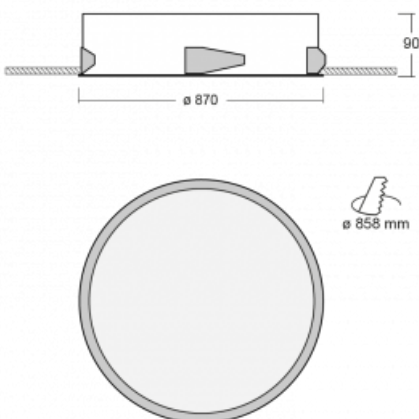

Luminaire

Puri

143-080I-10GEE/840, W

We were thinking about how to achieve design purity, so we created a family of Puri recessed circular luminaires. Choose between the framed and frameless versions. You can mount it directly into the ceiling, without any cables or suspension fixtures. The framed version has a great advantage as it is very easy to disassemble. Using various diameters of the ceiling light, you can create combinations that will best suit the needs of your commercial spaces, offices, hotels or corridors. Puri blends in with the interior and can be easily combined with other families of circular luminaires.

Technical drawing

Type of installation	Recessed
Light distribution	Direct
Luminaire shape	Circular
Colour of the luminaires	White
Material	Aluminium
Lifetime	L80/B20 50 000 hours
Warranty	5 years
Description of luminaires	Luminaire recessed
Dimensions	ø 870 mm × 90 mm
Weight	9.5 kg
Light source	LED MODUL
Type of optical system	Microprisma
Luminous flux*	6960 lm
Colour Temperature	4000 K cool white
Luminous efficacy	122 lm/W
MacAdam Light source	3
Colour rendering index	80
UGR max. X=4H Y=8H, $\rho=70,50,20$	17.5

Curve

Luminaire power input* 57.2 W

Connection of the luminaires ON/OFF

Electrical voltage 220-240V

Frequency 50/60Hz

⊕ CE IP 20

*±10 %

Downloads