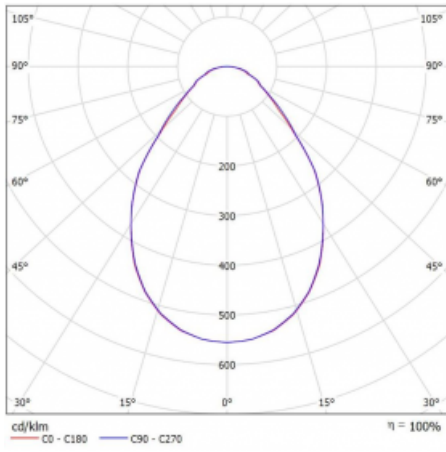

Technical drawing

Type of installation	Recessed
Light distribution	Direct
Luminaire shape	Circular
Colour of the luminaires	White
Material	Aluminium
Lifetime	L80/B20 50 000 hours
Warranty	5 years
Description of luminaires	Luminaire recessed
Dimensions	ø 870 mm × 90 mm
Weight	9.5 kg
Light source	LED MODUL
Type of optical system	Microprisma
Luminous flux*	6960 lm
Colour Temperature	4000 K cool white
Luminous efficacy	122 lm/W
MacAdam Light source	3
Colour rendering index	80
UGR max. X=4H Y=8H, $\rho=70,50,20$	17.5

Curve

Luminaire power input* 57.2 W

Connection of the luminaires ON/OFF

Electrical voltage 220-240V

Frequency 50/60Hz

⊕ CE IP 20

*±10 %

Downloads