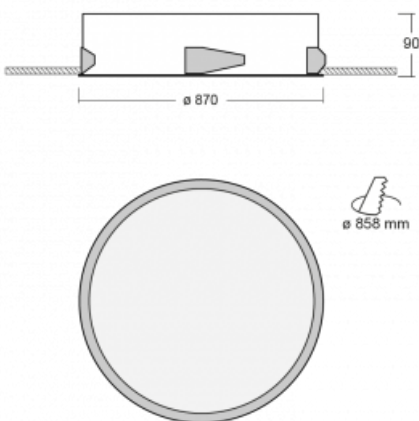

# Puri

**143-080I-10GEE/830, W**

We were thinking about how to achieve design purity, so we created a family of Puri recessed circular luminaires. Choose between the framed and frameless versions. You can mount it directly into the ceiling, without any cables or suspension fixtures. The framed version has a great advantage as it is very easy to disassemble. Using various diameters of the ceiling light, you can create combinations that will best suit the needs of your commercial spaces, offices, hotels or corridors. Puri blends in with the interior and can be easily combined with other families of circular luminaires.

**Technical drawing**

Type of installation	Recessed
Light distribution	Direct
Luminaire shape	Circular
Colour of the luminaires	White
Material	Aluminium
Lifetime	L80/B20 50 000 hours
Warranty	5 years
Description of luminaires	Luminaire recessed
Dimensions	ø 870 mm × 90 mm
Light source	LED MODUL
Type of optical system	Microprisma
Luminous flux*	6630 lm
Colour Temperature	3000 K warm white
Luminous efficacy	116 lm/W
MacAdam Light source	3
Colour rendering index	80
UGR max. X=4H Y=8H, ρ=70,50,20	17.4

## Curve

Luminaire power input\* 57.2 W

Connection of the luminaires ON/OFF

Electrical voltage 220-240V

Frequency 50/60Hz

⊕ CE IP 20

\* $\pm 10\%$