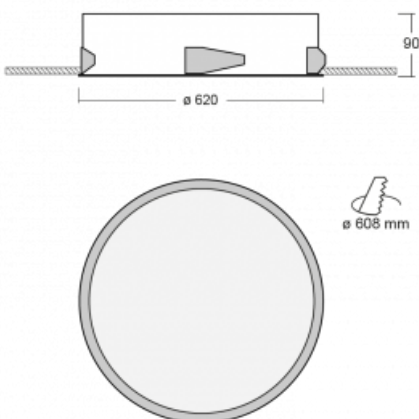

# Puri

143-060I-10GHE/830, W

We were thinking about how to achieve design purity, so we created a family of Puri recessed circular luminaires. Choose between the framed and frameless versions. You can mount it directly into the ceiling, without any cables or suspension fixtures. The framed version has a great advantage as it is very easy to disassemble. Using various diameters of the ceiling light, you can create combinations that will best suit the needs of your commercial spaces, offices, hotels or corridors. Puri blends in with the interior and can be easily combined with other families of circular luminaires.

## Technical drawing

Type of installation	Recessed
Light distribution	Direct
Luminaire shape	Circular
Colour of the luminaires	White
Material	Aluminium
Lifetime	L80/B20 50 000 hours
Warranty	5 years
Description of luminaires	Luminaire recessed
Dimensions	ø 620 mm × 90 mm
Light source	LED MODUL
Type of optical system	Microprisma
Luminous flux*	6100 lm
Colour Temperature	3000 K warm white
Luminous efficacy	114 lm/W
MacAdam Light source	3
Colour rendering index	80
UGR max. X=4H Y=8H, ρ=70,50,20	20.3

## Curve

Luminaire power input\* 53.5 W

Connection of the luminaires ON/OFF

Electrical voltage 220-240V

Frequency 50/60Hz

⊕ CE IP 20

\*±10 %