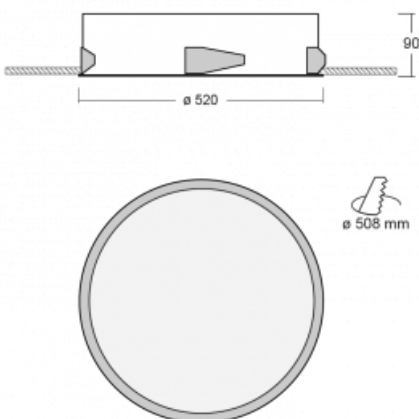

# Puri

143-050K-10GED/840, W

We were thinking about how to achieve design purity, so we created a family of Puri recessed circular luminaires. Choose between the framed and frameless versions. You can mount it directly into the ceiling, without any cables or suspension fixtures. The framed version has a great advantage as it is very easy to disassemble. Using various diameters of the ceiling light, you can create combinations that will best suit the needs of your commercial spaces, offices, hotels or corridors. Puri blends in with the interior and can be easily combined with other families of circular luminaires.

## Technical drawing

|                                   |                      |
|-----------------------------------|----------------------|
| Type of installation              | Recessed             |
| Light distribution                | Direct               |
| Luminaire shape                   | Circular             |
| Colour of the luminaires          | White                |
| Material                          | Aluminium            |
| Lifetime                          | L80/B20 50 000 hours |
| Warranty                          | 5 years              |
| Description of luminaires         | Luminaire recessed   |
| Dimensions                        | ø 520 mm × 90 mm     |
| Light source                      | LED MODUL            |
| Type of optical system            | Opal diffuser        |
| Luminous flux*                    | 3760 lm              |
| Colour Temperature                | 4000 K cool white    |
| Luminous efficacy                 | 128 lm/W             |
| MacAdam Light source              | 3                    |
| Colour rendering index            | 80                   |
| UGR max. X=4H<br>Y=8H, ρ=70,50,20 | 22.7                 |

## Curve

Luminaire power input\* 29.3 W

Connection of the luminaires DALI

Electrical voltage 220-240V

Frequency 50/60Hz

⊕ CE IP 20

\*±10 %