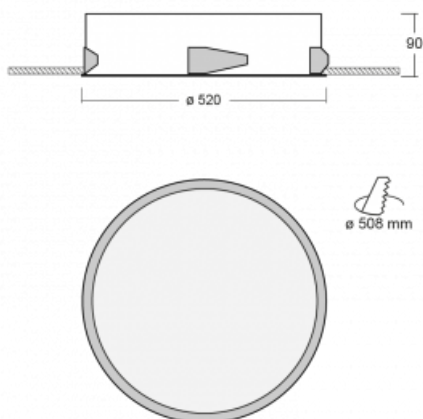

# Puri

143-050I-10GEE/830, W

We were thinking about how to achieve design purity, so we created a family of Puri recessed circular luminaires. Choose between the framed and frameless versions. You can mount it directly into the ceiling, without any cables or suspension fixtures. The framed version has a great advantage as it is very easy to disassemble. Using various diameters of the ceiling light, you can create combinations that will best suit the needs of your commercial spaces, offices, hotels or corridors. Puri blends in with the interior and can be easily combined with other families of circular luminaires.

## Technical drawing

Type of installation	Recessed
Light distribution	Direct
Luminaire shape	Circular
Colour of the luminaires	White
Material	Aluminium
Lifetime	L80/B20 50 000 hours
Warranty	5 years
Description of luminaires	Luminaire recessed
Dimensions	ø 520 mm × 90 mm
Light source	LED MODUL
Type of optical system	Microprisma
Luminous flux*	3240 lm
Colour Temperature	3000 K warm white
Luminous efficacy	111 lm/W
MacAdam Light source	3
Colour rendering index	80
UGR max. X=4H Y=8H, ρ=70,50,20	19.2

## Curve

Luminaire power input\* 29.3 W

Connection of the luminaire ON/OFF

Electrical voltage 220-240V

Frequency 50/60Hz

⊕ CE IP 20

\*±10 %