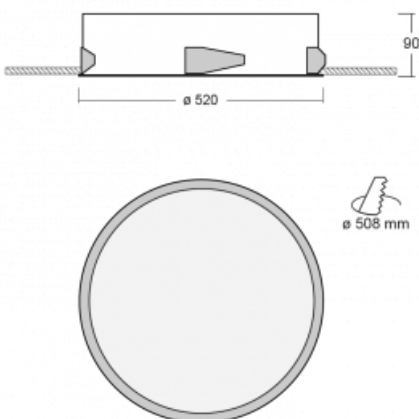

# Puri

**143-050I-10GEE/830, W**

We were thinking about how to achieve design purity, so we created a family of Puri recessed circular luminaires. Choose between the framed and frameless versions. You can mount it directly into the ceiling, without any cables or suspension fixtures. The framed version has a great advantage as it is very easy to disassemble. Using various diameters of the ceiling light, you can create combinations that will best suit the needs of your commercial spaces, offices, hotels or corridors. Puri blends in with the interior and can be easily combined with other families of circular luminaires.

**Technical drawing**

Type of installation	Recessed
Light distribution	Direct
Luminaire shape	Circular
Colour of the luminaires	White
Material	Aluminium
Lifetime	L80/B20 50 000 hours
Warranty	60 months
Description of luminaires	Luminaire recessed
Dimensions	ø 520 mm × 90 mm
Light source	LED MODUL
Type of optical system	Microprisma
Luminous flux	3240 lm ± 10 %
Colour Temperature	3000 K warm white
Luminous efficacy	111 lm/W
MacAdam Light source	3
Colour rendering index	80
UGR max. X=4H Y=8H, ρ=70,50,20	19.2

## Curve

Luminaire power input 29.3 W  $\pm$  10 %

Connection of the luminaires Electronic ballast non-dimmable

Electrical voltage 220-240V

Frequency 50/60Hz

  IP 20