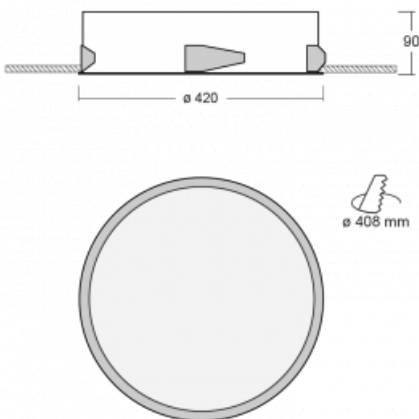

# Puri

**143-040I-10GEE/840, W**

We were thinking about how to achieve design purity, so we created a family of Puri recessed circular luminaires. Choose between the framed and frameless versions. You can mount it directly into the ceiling, without any cables or suspension fixtures. The framed version has a great advantage as it is very easy to disassemble. Using various diameters of the ceiling light, you can create combinations that will best suit the needs of your commercial spaces, offices, hotels or corridors. Puri blends in with the interior and can be easily combined with other families of circular luminaires.

**Technical drawing**

Type of installation	Recessed
Light distribution	Direct
Luminaire shape	Circular
Colour of the luminaires	White
Material	Aluminium
Lifetime	L80/B20 50 000 hours
Warranty	5 years
Description of luminaires	Luminaire recessed
Dimensions	ø 420 mm × 90 mm
Weight	2.3 kg
Light source	LED MODUL
Type of optical system	Microprisma
Luminous flux*	1820 lm
Colour Temperature	4000 K cool white
Luminous efficacy	96 lm/W
MacAdam Light source	3
Colour rendering index	80
UGR max. X=4H Y=8H, $\rho=70,50,20$	18.8

## Curve

Luminaire power input\* 19 W

Connection of the luminaire ON/OFF

Electrical voltage 220-240V

Frequency 50/60Hz

⊕ CE IP 20

\*±10 %