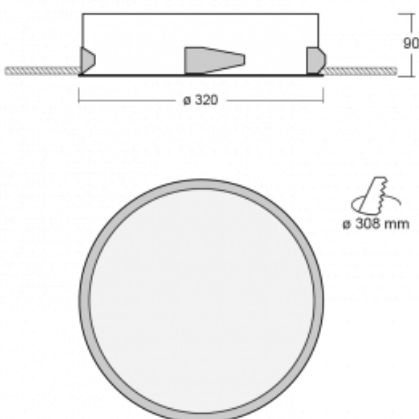

Luminaire

Puri

143-030I-10GEE/830, W

We were thinking about how to achieve design purity, so we created a family of Puri recessed circular luminaires. Choose between the framed and frameless versions. You can mount it directly into the ceiling, without any cables or suspension fixtures. The framed version has a great advantage as it is very easy to disassemble. Using various diameters of the ceiling light, you can create combinations that will best suit the needs of your commercial spaces, offices, hotels or corridors. Puri blends in with the interior and can be easily combined with other families of circular luminaires.

Technical drawing

Type of installation	Recessed
Light distribution	Direct
Luminaire shape	Circular
Colour of the luminaires	White
Material	Aluminium
Lifetime	L80/B20 50 000 hours
Warranty	5 years
Description of luminaires	Luminaire recessed
Dimensions	ø 320 mm × 90 mm
Weight	2.2 kg
Light source	LED MODUL
Type of optical system	Microprisma
Luminous flux*	1460 lm
Colour Temperature	3000 K warm white
Luminous efficacy	94 lm/W
MacAdam Light source	3
Colour rendering index	80
UGR max. X=4H Y=8H, $\rho=70,50,20$	19.9

Curve

Luminaire power input* 15.6 W

Connection of the luminaires ON/OFF

Electrical voltage 220-240V

Frequency 50/60Hz

⊕ CE IP 20

* $\pm 10\%$

Downloads