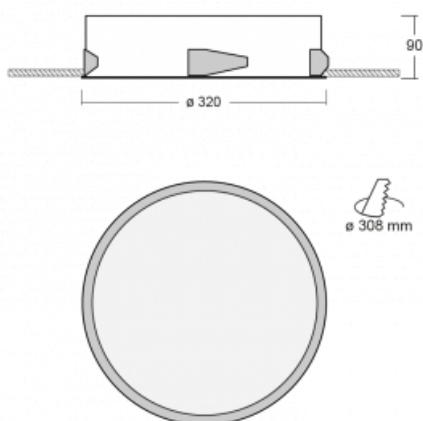

# Puri

143-030I-10GED/840, W

We were thinking about how to achieve design purity, so we created a family of Puri recessed circular luminaires. Choose between the framed and frameless versions. You can mount it directly into the ceiling, without any cables or suspension fixtures. The framed version has a great advantage as it is very easy to disassemble. Using various diameters of the ceiling light, you can create combinations that will best suit the needs of your commercial spaces, offices, hotels or corridors. Puri blends in with the interior and can be easily combined with other families of circular luminaires.

## Technical drawing

|                                   |                      |
|-----------------------------------|----------------------|
| Type of installation              | Recessed             |
| Light distribution                | Direct               |
| Luminaire shape                   | Circular             |
| Colour of the luminaires          | White                |
| Material                          | Aluminium            |
| Lifetime                          | L80/B20 50 000 hours |
| Warranty                          | 5 years              |
| Description of luminaires         | Luminaire recessed   |
| Dimensions                        | ø 320 mm × 90 mm     |
| Light source                      | LED MODUL            |
| Type of optical system            | Microprisma          |
| Luminous flux*                    | 1530 lm              |
| Colour Temperature                | 4000 K cool white    |
| Luminous efficacy                 | 98 lm/W              |
| MacAdam Light source              | 3                    |
| Colour rendering index            | 80                   |
| UGR max. X=4H<br>Y=8H, ρ=70,50,20 | 19.9                 |

## Curve

Luminaire power input\* 15.6 W

Connection of the luminaires DALI

Electrical voltage 220-240V

Frequency 50/60Hz

⊕ CE IP 20

\*±10 %