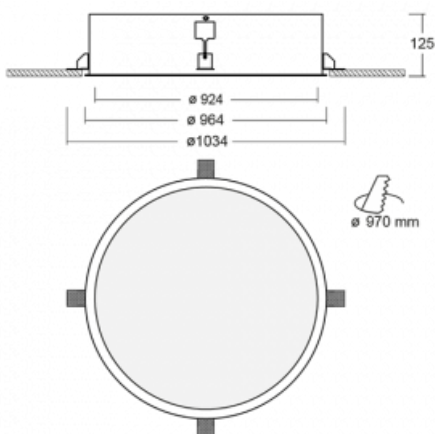

# Puri

140-072I-12GEM3/830

We were thinking about how to achieve design purity, so we created a family of Puri recessed circular luminaires. Choose between the framed and frameless versions. You can mount it directly into the ceiling, without any cables or suspension fixtures. The framed version has a great advantage as it is very easy to disassemble. Using various diameters of the ceiling light, you can create combinations that will best suit the needs of your commercial spaces, offices, hotels or corridors. Puri blends in with the interior and can be easily combined with other families of circular luminaires.

## Technical drawing

Type of installation	Recessed
Light distribution	Direct
Luminaire shape	Circular
Material	Aluminium
Lifetime	L80/B20 50 000 hours
Warranty	60 months
Description of luminaires	Luminaire recessed
Dimensions	ø 924 mm × 125 mm
Weight	15 kg
Light source	LED MODUL
Type of optical system	Microprisma
Luminous flux	9660 lm ± 10 %
Colour Temperature	3000 K warm white
Luminous efficacy	102 lm/W
MacAdam Light source	3
Colour rendering index	80
UGR max. X=4H Y=8H, ρ=70,50,20	19.9
Luminaire power input	95 W ± 10 %
Connection of the luminaires	Electronic ballast non-dimmable with 3h emergency
Electrical voltage	220-240V
Frequency	50/60Hz