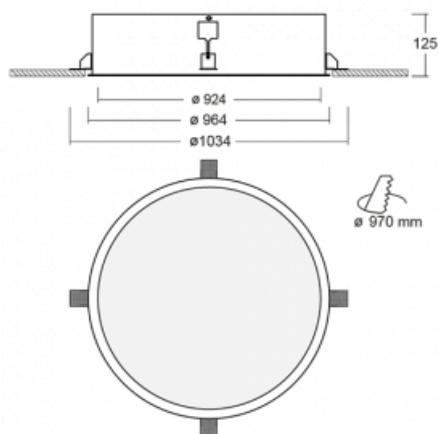

# Puri

140-072I-12GEM/840

We were thinking about how to achieve design purity, so we created a family of Puri recessed circular luminaires. Choose between the framed and frameless versions. You can mount it directly into the ceiling, without any cables or suspension fixtures. The framed version has a great advantage as it is very easy to disassemble. Using various diameters of the ceiling light, you can create combinations that will best suit the needs of your commercial spaces, offices, hotels or corridors. Puri blends in with the interior and can be easily combined with other families of circular luminaires.

## Technical drawing

Type of installation	Recessed
Light distribution	Direct
Luminaire shape	Circular
Material	Aluminium
Lifetime	L80/B20 50 000 hours
Warranty	5 years
Description of luminaires	Luminaire recessed
Dimensions	$\varnothing 924$ mm $\times$ 125 mm
Weight	15 kg
Light source	LED MODUL
Type of optical system	Microprisma
Luminous flux*	11420 lm
Colour Temperature	4000 K cool white
Luminous efficacy	120 lm/W
MacAdam Light source	3
Colour rendering index	80
UGR max. X=4H Y=8H, $\rho=70,50,20$	20