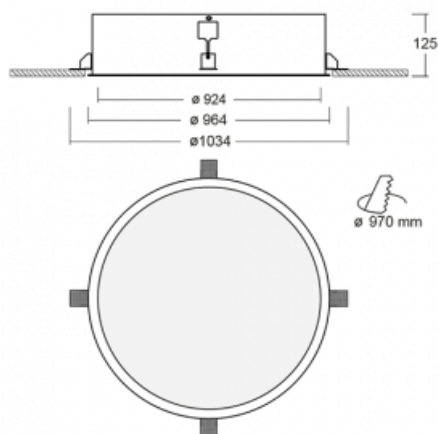

# Puri

140-072I-12GEM/830

We were thinking about how to achieve design purity, so we created a family of Puri recessed circular luminaires. Choose between the framed and frameless versions. You can mount it directly into the ceiling, without any cables or suspension fixtures. The framed version has a great advantage as it is very easy to disassemble. Using various diameters of the ceiling light, you can create combinations that will best suit the needs of your commercial spaces, offices, hotels or corridors. Puri blends in with the interior and can be easily combined with other families of circular luminaires.

## Technical drawing

Type of installation	Recessed
Light distribution	Direct
Luminaire shape	Circular
Material	Aluminium
Lifetime	L80/B20 50 000 hours
Warranty	60 months
Description of luminaires	Luminaire recessed
Dimensions	ø 924 mm × 125 mm
Weight	15 kg
Light source	LED MODUL
Type of optical system	Microprisma
Luminous flux	9660 lm ± 10 %
Colour Temperature	3000 K warm white
Luminous efficacy	102 lm/W
MacAdam Light source	3
Colour rendering index	80
UGR max. X=4H Y=8H, ρ=70,50,20	19.9
Luminaire power input	95 W ± 10 %
Connection of the luminaires	Electronic ballast non-dimmable with 1h emergency
Electrical voltage	220-240V
Frequency	50/60Hz