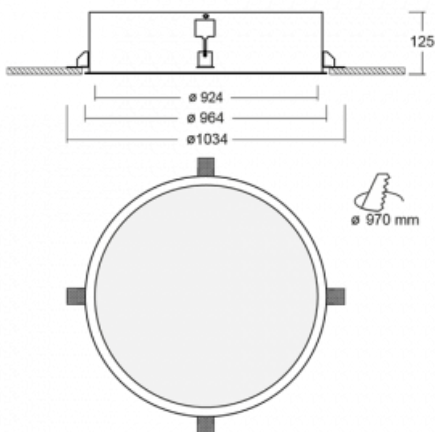

Luminaire

Puri

140-072I-12GEM/830

We were thinking about how to achieve design purity, so we created a family of Puri recessed circular luminaires. Choose between the framed and frameless versions. You can mount it directly into the ceiling, without any cables or suspension fixtures. The framed version has a great advantage as it is very easy to disassemble. Using various diameters of the ceiling light, you can create combinations that will best suit the needs of your commercial spaces, offices, hotels or corridors. Puri blends in with the interior and can be easily combined with other families of circular luminaires.

Technical drawing

Type of installation	Recessed
Light distribution	Direct
Luminaire shape	Circular
Material	Aluminium
Lifetime	L80/B20 50 000 hours
Warranty	5 years
Description of luminaires	Luminaire recessed
Dimensions	$\varnothing 924$ mm \times 125 mm
Weight	15 kg
Light source	LED MODUL
Type of optical system	Microprisma
Luminous flux*	9660 lm
Colour Temperature	3000 K warm white
Luminous efficacy	102 lm/W
MacAdam Light source	3
Colour rendering index	80
UGR max. X=4H Y=8H, $\rho=70,50,20$	19.9

Luminaire power input*	95 W
Connection of the luminaires	ON/OFF + 1h emergency
Electrical voltage	220-240V
Frequency	50/60Hz

  IP 20

*±10 %

Downloads

Installation instructions

Photos