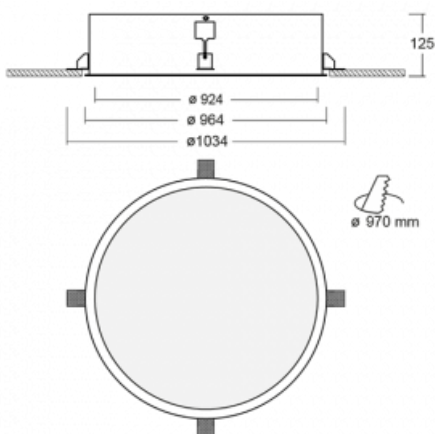

Luminaire

Puri

140-072I-12GEE/830

We were thinking about how to achieve design purity, so we created a family of Puri recessed circular luminaires. Choose between the framed and frameless versions. You can mount it directly into the ceiling, without any cables or suspension fixtures. The framed version has a great advantage as it is very easy to disassemble. Using various diameters of the ceiling light, you can create combinations that will best suit the needs of your commercial spaces, offices, hotels or corridors. Puri blends in with the interior and can be easily combined with other families of circular luminaires.

Technical drawing

Type of installation	Recessed
Light distribution	Direct
Luminaire shape	Circular
Material	Aluminium
Lifetime	L80/B20 50 000 hours
Warranty	5 years
Description of luminaires	Luminaire recessed
Dimensions	$\varnothing 924$ mm \times 125 mm
Weight	15 kg
Light source	LED MODUL
Type of optical system	Microprisma
Luminous flux*	9660 lm
Colour Temperature	3000 K warm white
Luminous efficacy	102 lm/W
MacAdam Light source	3
Colour rendering index	80
UGR max. X=4H Y=8H, $\varrho=70,50,20$	19.9

Luminaire power input*	95 W
Connection of the luminaires	ON/OFF
Electrical voltage	220-240V
Frequency	50/60Hz

  IP 20

*±10 %

Downloads

Installation instructions

Photos