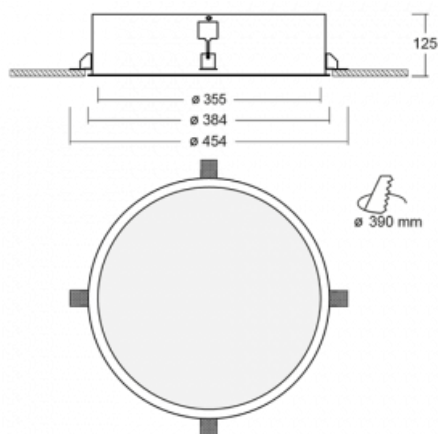

## Technical drawing

|                                   |                      |
|-----------------------------------|----------------------|
| Type of installation              | Recessed             |
| Light distribution                | Direct               |
| Luminaire shape                   | Circular             |
| Material                          | Aluminium            |
| Lifetime                          | L80/B20 50 000 hours |
| Warranty                          | 60 months            |
| Description of luminaires         | Luminaire recessed   |
| Dimensions                        | ∅ 355 mm × 125 mm    |
| Weight                            | 3.2 kg               |
| Light source                      | LED MODUL            |
| Type of optical system            | Opal diffuser        |
| Luminous flux                     | 2060 lm ± 10 %       |
| Colour Temperature                | 3000 K warm white    |
| Luminous efficacy                 | 92 lm/W              |
| MacAdam Light source              | 3                    |
| Colour rendering index            | 80                   |
| UGR max. X=4H<br>Y=8H, ρ=70,50,20 | 19.2                 |
| Luminaire power input             | 22.5 W ± 10 %        |
| Connection of the luminaires      | DALI dimmable        |
| Electrical voltage                | 220-240V             |
| Frequency                         | 50/60Hz              |