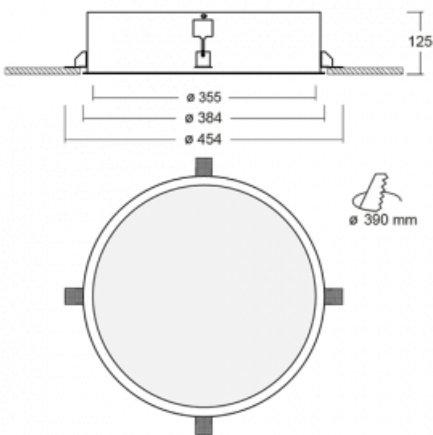

# Puri

140-052I-10GIM3/830

We were thinking about how to achieve design purity, so we created a family of Puri recessed circular luminaires. Choose between the framed and frameless versions. You can mount it directly into the ceiling, without any cables or suspension fixtures. The framed version has a great advantage as it is very easy to disassemble. Using various diameters of the ceiling light, you can create combinations that will best suit the needs of your commercial spaces, offices, hotels or corridors. Puri blends in with the interior and can be easily combined with other families of circular luminaires.

## Technical drawing

Type of installation	Recessed
Light distribution	Direct
Luminaire shape	Circular
Material	Aluminium
Lifetime	L80/B20 50 000 hours
Warranty	60 months
Description of luminaires	Luminaire recessed
Dimensions	$\varnothing 435$ mm $\times$ 125 mm
Weight	4.2 kg
Light source	LED MODUL
Type of optical system	Microprisma
Luminous flux	2300 lm $\pm$ 10 %
Colour Temperature	3000 K warm white
Luminous efficacy	82 lm/W
MacAdam Light source	3
Colour rendering index	80
UGR max. X=4H Y=8H, $\rho=70,50,20$	20.5
Luminaire power input	28 W $\pm$ 10 %
Connection of the luminaires	Electronic ballast non-dimmable with 3h emergency
Electrical voltage	220-240V
Frequency	50/60Hz