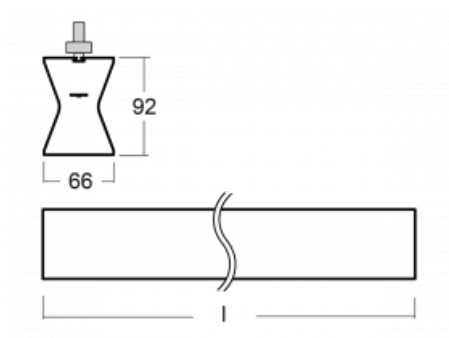

Design Rob van Beek

**Technical drawing**

Type of installation	3 circuit track
Light distribution	Direct-indirect
Luminaire shape	Linear
Colour of the luminaires	White
Material	Aluminium
Lifetime	L80/B20 50 000 hours
Warranty	60 months
Description of luminaires	Luminaire 3 circuit track
Dimensions	1410 mm × 66 mm × 92 mm
Weight	3.9 kg
Light source	LED MODUL
Type of optical system	Opal diffuser
Luminous flux	4120 lm ± 10 %
Colour Temperature	4000 K cool white
Luminous efficacy	104 lm/W
MacAdam Light source	3
Colour rendering index	80
UGR max. X=4H Y=8H, $\rho=70,50,20$	23.4