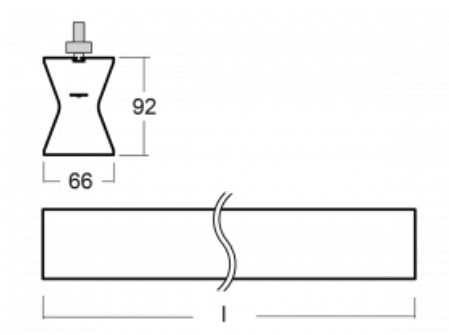

Design Rob van Beek

Technical drawing

Type of installation	3 circuit track
Light distribution	Direct-indirect
Luminaire shape	Linear
Colour of the luminaires	White
Material	Aluminium
Lifetime	L80/B20 50 000 hours
Warranty	5 years
Description of luminaires	Luminaire 3 circuit track
Dimensions	1410 mm × 66 mm × 92 mm
Weight	3.9 kg
Light source	LED MODUL
Type of optical system	Opal diffuser
Luminous flux*	4120 lm
Colour Temperature	4000 K cool white
Luminous efficacy	104 lm/W
MacAdam Light source	3
Colour rendering index	80
UGR max. X=4H Y=8H, $\rho=70,50,20$	23.4