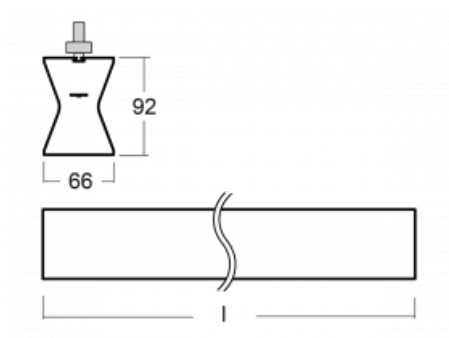

Design Rob van Beek

**Technical drawing**

Type of installation	3 circuit track
Light distribution	Direct-indirect
Luminaire shape	Linear
Colour of the luminaires	Silver
Material	Aluminium
Lifetime	L80/B20 50 000 hours
Warranty	60 months
Description of luminaires	Luminaire 3 circuit track
Dimensions	1410 mm × 66 mm × 92 mm
Weight	3.9 kg
Light source	LED MODUL
Type of optical system	Opal diffuser
Luminous flux	4120 lm ± 10 %
Colour Temperature	4000 K cool white
Luminous efficacy	104 lm/W
MacAdam Light source	3
Colour rendering index	80
UGR max. X=4H Y=8H, $\rho=70,50,20$	23.4