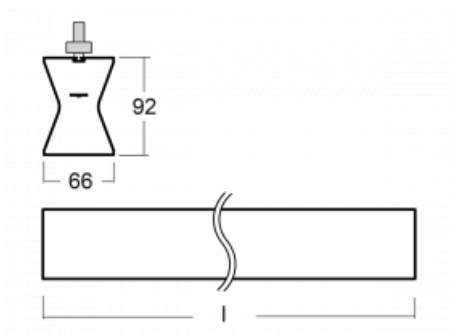

## Technical drawing

Type of installation	3 circuit track
Light distribution	Direct-indirect
Luminaire shape	Linear
Colour of the luminaires	Black
Material	Aluminium
Lifetime	L80/B20 50 000 hours
Warranty	60 months
Description of luminaires	Luminaire 3 circuit track
Dimensions	1410 mm × 66 mm × 92 mm
Weight	3.9 kg
Light source	LED MODUL
Type of optical system	Opal diffuser
Luminous flux	4120 lm ± 10 %
Colour Temperature	4000 K cool white
Luminous efficacy	104 lm/W
MacAdam Light source	3
Colour rendering index	80
UGR max. X=4H Y=8H, $\rho=70,50,20$	23.4