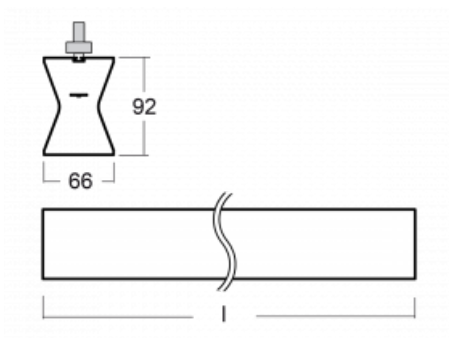

Design Rob van Beek

Technical drawing

Type of installation	3 circuit track
Light distribution	Direct-indirect
Luminaire shape	Linear
Colour of the luminaires	White
Material	Aluminium
Lifetime	L80/B20 50 000 hours
Warranty	5 years
Description of luminaires	Luminaire 3 circuit track
Dimensions	1410 mm × 66 mm × 92 mm
Light source	LED MODUL
Type of optical system	Opal diffuser
Luminous flux*	3930 lm
Colour Temperature	3000 K warm white
Luminous efficacy	99 lm/W
MacAdam Light source	3
Colour rendering index	80
UGR max. X=4H Y=8H, ρ=70,50,20	23.2