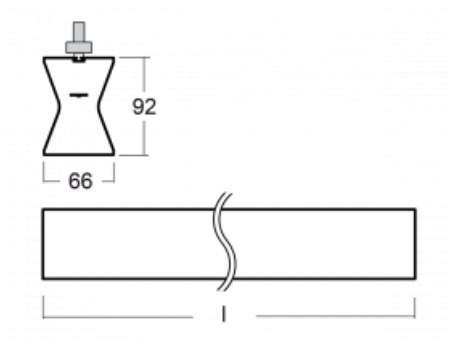

Technical drawing