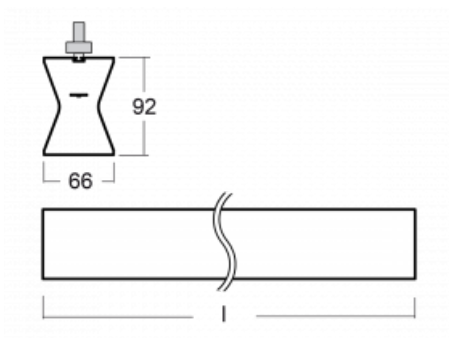

Design Rob van Beek

Technical drawing

Type of installation	3 circuit track
Light distribution	Direct-indirect
Luminaire shape	Linear
Colour of the luminaires	White
Material	Aluminium
Lifetime	L80/B20 50 000 hours
Warranty	5 years
Description of luminaires	Luminaire 3 circuit track
Dimensions	1410 mm × 66 mm × 92 mm
Light source	LED MODUL
Type of optical system	Opal diffuser
Luminous flux*	2760 lm
Colour Temperature	4000 K cool white
Luminous efficacy	115 lm/W
MacAdam Light source	3
Colour rendering index	80
UGR max. X=4H Y=8H, ρ=70,50,20	22