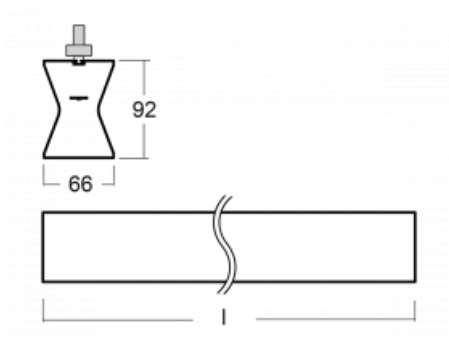

Design Rob van Beek

Technical drawing

Type of installation	3 circuit track
Light distribution	Direct-indirect
Luminaire shape	Linear
Colour of the luminaires	White
Material	Aluminium
Lifetime	L80/B20 50 000 hours
Warranty	60 months
Description of luminaires	Luminaire 3 circuit track
Dimensions	1410 mm × 66 mm × 92 mm
Light source	LED MODUL
Type of optical system	Opal diffuser
Luminous flux	2760 lm ± 10 %
Colour Temperature	4000 K cool white
Luminous efficacy	115 lm/W
MacAdam Light source	3
Colour rendering index	80
UGR max. X=4H Y=8H, ρ=70,50,20	22