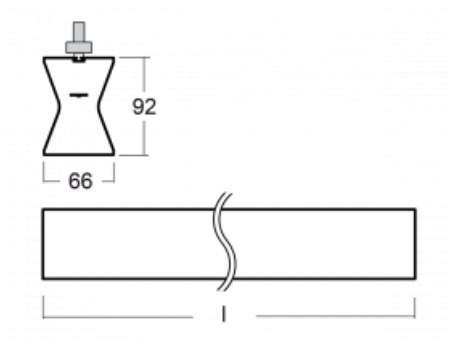

Design Rob van Beek

**Technical drawing**

Type of installation	3 circuit track
Light distribution	Direct-indirect
Luminaire shape	Linear
Colour of the luminaires	Silver
Material	Aluminium
Lifetime	L80/B20 50 000 hours
Warranty	5 years
Description of luminaires	Luminaire 3 circuit track
Dimensions	1410 mm × 66 mm × 92 mm
Light source	LED MODUL
Type of optical system	Opal diffuser
Luminous flux*	2760 lm
Colour Temperature	4000 K cool white
Luminous efficacy	115 lm/W
MacAdam Light source	3
Colour rendering index	80
UGR max. X=4H Y=8H, ρ=70,50,20	22