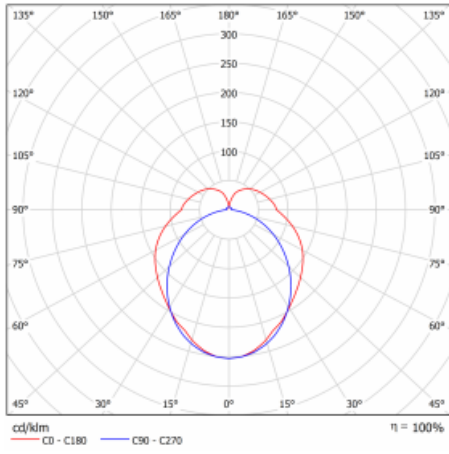

Curve

Luminaire power input 24 W ± 10 %

Connection of the luminaires DALI dimmable

Electrical voltage 220-240V

Frequency 50/60Hz

⊕ CE IP 20