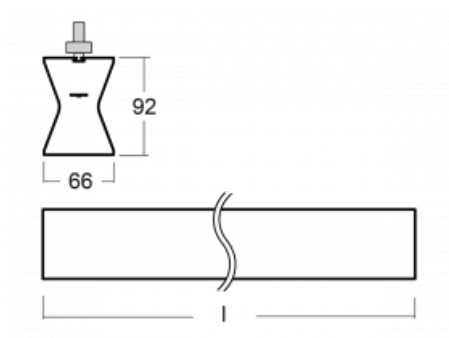

Design Rob van Beek

Technical drawing

Type of installation	3 circuit track
Light distribution	Direct-indirect
Luminaire shape	Linear
Colour of the luminaires	Black
Material	Aluminium
Lifetime	L80/B20 50 000 hours
Warranty	5 years
Description of luminaires	Luminaire 3 circuit track
Dimensions	1410 mm × 66 mm × 92 mm
Light source	LED MODUL
Type of optical system	Opal diffuser
Luminous flux*	2760 lm
Colour Temperature	4000 K cool white
Luminous efficacy	115 lm/W
MacAdam Light source	3
Colour rendering index	80
UGR max. X=4H Y=8H, ρ=70,50,20	22