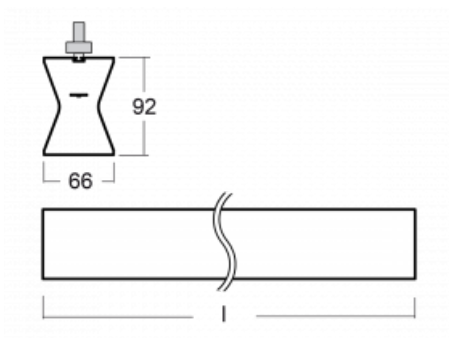

Design Rob van Beek

**Technical drawing**

Type of installation	3 circuit track
Light distribution	Direct-indirect
Luminaire shape	Linear
Colour of the luminaires	Black
Material	Aluminium
Lifetime	L80/B20 50 000 hours
Warranty	5 years
Description of luminaires	Luminaire 3 circuit track
Dimensions	1410 mm × 66 mm × 92 mm
Light source	LED MODUL
Type of optical system	Opal diffuser
Luminous flux	2760 lm ± 10 %
Colour Temperature	4000 K cool white
Luminous efficacy	115 lm/W
MacAdam Light source	3
Colour rendering index	80
UGR max. X=4H Y=8H, ρ=70,50,20	22