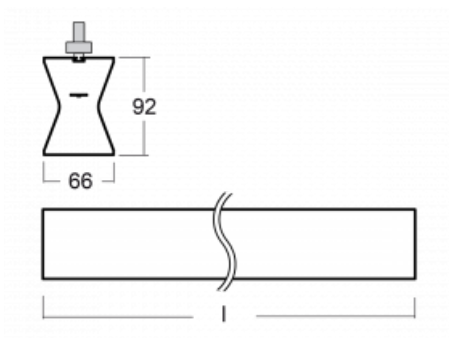

Design Rob van Beek

**Technical drawing**

Type of installation	3 circuit track
Light distribution	Direct-indirect
Luminaire shape	Linear
Colour of the luminaires	White
Material	Aluminium
Lifetime	L80/B20 50 000 hours
Warranty	5 years
Description of luminaires	Luminaire 3 circuit track
Dimensions	1410 mm × 66 mm × 92 mm
Light source	LED MODUL
Type of optical system	Opal diffuser
Luminous flux*	2630 lm
Colour Temperature	3000 K warm white
Luminous efficacy	110 lm/W
MacAdam Light source	3
Colour rendering index	80
UGR max. X=4H Y=8H, ρ=70,50,20	21.8