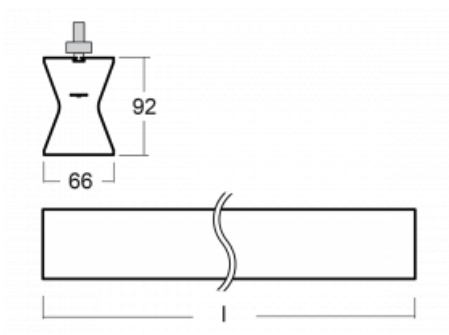

Design Rob van Beek

**Technical drawing**

Type of installation	3 circuit track
Light distribution	Direct-indirect
Luminaire shape	Linear
Colour of the luminaires	Silver
Material	Aluminium
Lifetime	L80/B20 50 000 hours
Warranty	5 years
Description of luminaires	Luminaire 3 circuit track
Dimensions	1410 mm × 66 mm × 92 mm
Light source	LED MODUL
Type of optical system	Opal diffuser
Luminous flux*	2630 lm
Colour Temperature	3000 K warm white
Luminous efficacy	110 lm/W
MacAdam Light source	3
Colour rendering index	80
UGR max. X=4H Y=8H, ρ=70,50,20	21.8