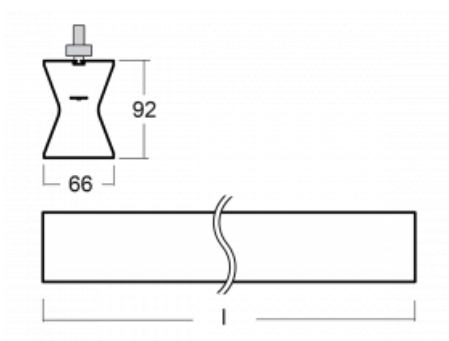

Design Rob van Beek

Technical drawing

Type of installation	3 circuit track
Light distribution	Direct-indirect
Luminaire shape	Linear
Colour of the luminaires	Silver
Material	Aluminium
Lifetime	L80/B20 50 000 hours
Warranty	60 months
Description of luminaires	Luminaire 3 circuit track
Dimensions	1410 mm × 66 mm × 92 mm
Light source	LED MODUL
Type of optical system	Opal diffuser
Luminous flux	2630 lm ± 10 %
Colour Temperature	3000 K warm white
Luminous efficacy	110 lm/W
MacAdam Light source	3
Colour rendering index	80
UGR max. X=4H Y=8H, ρ=70,50,20	21.8