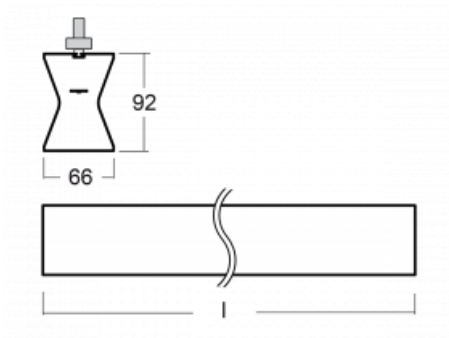

Technical drawing