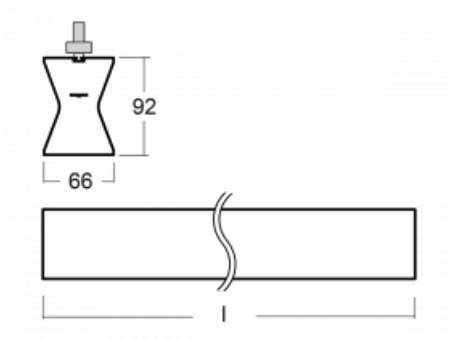

Design Rob van Beek

Technical drawing

Type of installation	3 circuit track
Light distribution	Direct-indirect
Luminaire shape	Linear
Colour of the luminaires	Black
Material	Aluminium
Lifetime	L80/B20 50 000 hours
Warranty	5 years
Description of luminaires	Luminaire 3 circuit track
Dimensions	1410 mm × 66 mm × 92 mm
Light source	LED MODUL
Type of optical system	Opal diffuser
Luminous flux	2630 lm ± 10 %
Colour Temperature	3000 K warm white
Luminous efficacy	110 lm/W
MacAdam Light source	3
Colour rendering index	80
UGR max. X=4H Y=8H, ρ=70,50,20	21.8