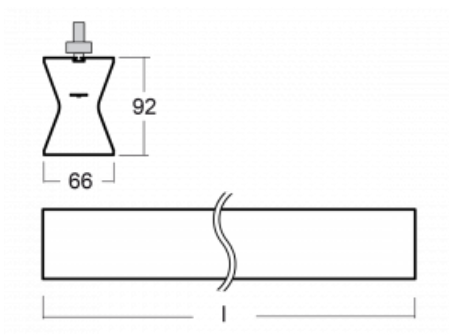

Design Rob van Beek

Technical drawing

Type of installation	3 circuit track
Light distribution	Direct-indirect
Luminaire shape	Linear
Colour of the luminaires	White
Material	Aluminium
Lifetime	L80/B20 50 000 hours
Warranty	5 years
Description of luminaires	Luminaire 3 circuit track
Dimensions	1130 mm × 66 mm × 92 mm
Weight	3.4 kg
Light source	LED MODUL
Type of optical system	Opal diffuser
Luminous flux*	3560 lm
Colour Temperature	4000 K cool white
Luminous efficacy	102 lm/W
MacAdam Light source	3
Colour rendering index	80
UGR max. X=4H Y=8H, $\rho=70,50,20$	23.6