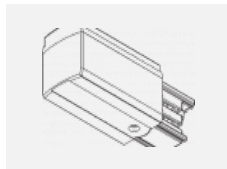

XTSC611-3, white
End feed DALI, white