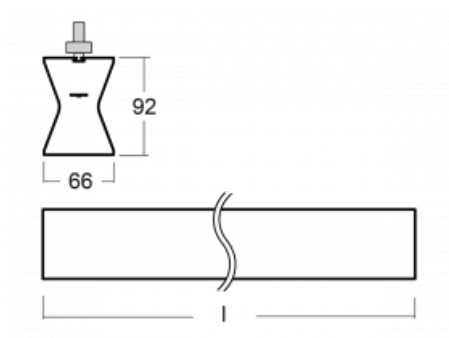

Design Rob van Beek

Technical drawing

| | |
|--|---------------------------|
| Type of installation | 3 circuit track |
| Light distribution | Direct-indirect |
| Luminaire shape | Linear |
| Colour of the luminaires | Black |
| Material | Aluminium |
| Lifetime | L80/B20 50 000 hours |
| Warranty | 60 months |
| Description of luminaires | Luminaire 3 circuit track |
| Dimensions | 1130 mm × 66 mm × 92 mm |
| Weight | 3.4 kg |
| Light source | LED MODUL |
| Type of optical system | Opal diffuser |
| Luminous flux | 3560 lm ± 10 % |
| Colour Temperature | 4000 K cool white |
| Luminous efficacy | 102 lm/W |
| MacAdam Light source | 3 |
| Colour rendering index | 80 |
| UGR max. X=4H Y=8H, $\rho=70,50,20$ | 23.6 |