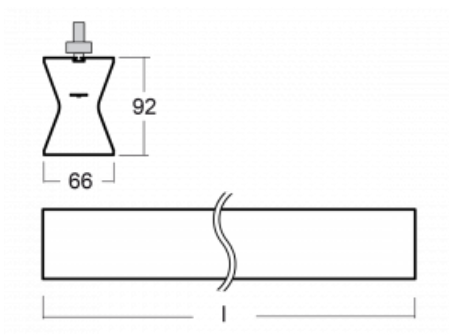

Design Rob van Beek

Technical drawing

Type of installation	3 circuit track
Light distribution	Direct-indirect
Luminaire shape	Linear
Colour of the luminaires	White
Material	Aluminium
Lifetime	L80/B20 50 000 hours
Warranty	60 months
Description of luminaires	Luminaire 3 circuit track
Dimensions	1130 mm × 66 mm × 92 mm
Weight	3.4 kg
Light source	LED MODUL
Type of optical system	Opal diffuser
Luminous flux	3400 lm ± 10 %
Colour Temperature	3000 K warm white
Luminous efficacy	97 lm/W
MacAdam Light source	3
Colour rendering index	80
UGR max. X=4H Y=8H, $\rho=70,50,20$	23.5