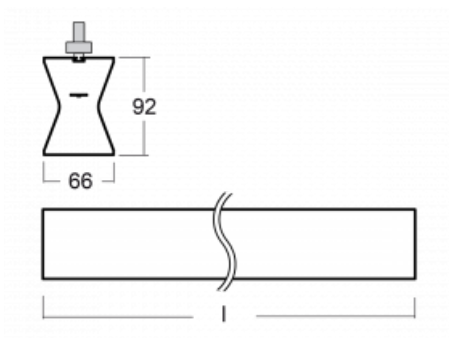

## Technical drawing

Type of installation	3 circuit track
Light distribution	Direct-indirect
Luminaire shape	Linear
Colour of the luminaires	White
Material	Aluminium
Lifetime	L80/B20 50 000 hours
Warranty	5 years
Description of luminaires	Luminaire 3 circuit track
Dimensions	1130 mm × 66 mm × 92 mm
Weight	3.4 kg
Light source	LED MODUL
Type of optical system	Opal diffuser
Luminous flux*	3400 lm
Colour Temperature	3000 K warm white
Luminous efficacy	97 lm/W
MacAdam Light source	3
Colour rendering index	80
UGR max. X=4H Y=8H, $\rho=70,50,20$	23.5