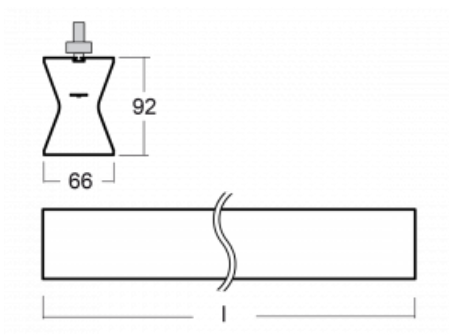

Design Rob van Beek

**Technical drawing**

Type of installation	3 circuit track
Light distribution	Direct-indirect
Luminaire shape	Linear
Colour of the luminaires	Silver
Material	Aluminium
Lifetime	L80/B20 50 000 hours
Warranty	60 months
Description of luminaires	Luminaire 3 circuit track
Dimensions	1130 mm × 66 mm × 92 mm
Weight	3.4 kg
Light source	LED MODUL
Type of optical system	Opal diffuser
Luminous flux	3400 lm ± 10 %
Colour Temperature	3000 K warm white
Luminous efficacy	97 lm/W
MacAdam Light source	3
Colour rendering index	80
UGR max. X=4H Y=8H, $\rho=70,50,20$	23.5