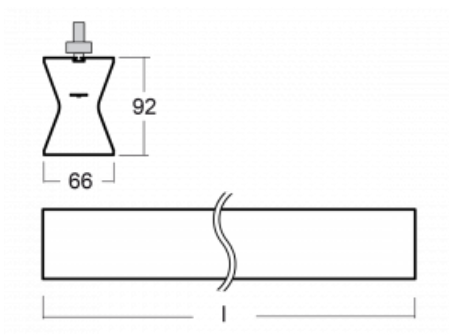

Design Rob van Beek

Technical drawing

Type of installation	3 circuit track
Light distribution	Direct-indirect
Luminaire shape	Linear
Colour of the luminaires	Black
Material	Aluminium
Lifetime	L80/B20 50 000 hours
Warranty	60 months
Description of luminaires	Luminaire 3 circuit track
Dimensions	1130 mm × 66 mm × 92 mm
Weight	3.4 kg
Light source	LED MODUL
Type of optical system	Opal diffuser
Luminous flux	3400 lm ± 10 %
Colour Temperature	3000 K warm white
Luminous efficacy	97 lm/W
MacAdam Light source	3
Colour rendering index	80
UGR max. X=4H Y=8H, $\rho=70,50,20$	23.5