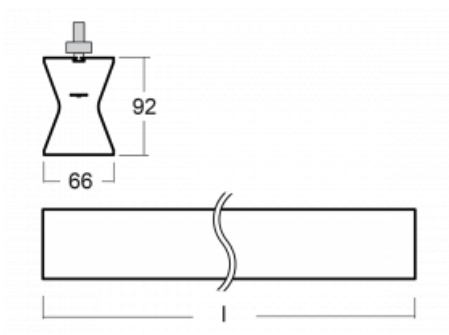

Design Rob van Beek

Technical drawing

Type of installation	3 circuit track
Light distribution	Direct-indirect
Luminaire shape	Linear
Colour of the luminaires	Silver
Material	Aluminium
Lifetime	L80/B20 50 000 hours
Warranty	60 months
Description of luminaires	Luminaire 3 circuit track
Dimensions	1130 mm × 66 mm × 92 mm
Weight	3.4 kg
Light source	LED MODUL
Type of optical system	Opal diffuser
Luminous flux	2120 lm ± 10 %
Colour Temperature	4000 K cool white
Luminous efficacy	101 lm/W
MacAdam Light source	3
Colour rendering index	80
UGR max. X=4H Y=8H, $\rho=70,50,20$	21.8