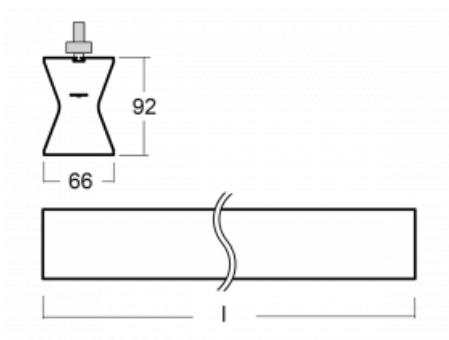

Design Rob van Beek

**Technical drawing**

Type of installation	3 circuit track
Light distribution	Direct-indirect
Luminaire shape	Linear
Colour of the luminaires	Black
Material	Aluminium
Lifetime	L80/B20 50 000 hours
Warranty	60 months
Description of luminaires	Luminaire 3 circuit track
Dimensions	1130 mm × 66 mm × 92 mm
Weight	3.4 kg
Light source	LED MODUL
Type of optical system	Opal diffuser
Luminous flux	2020 lm ± 10 %
Colour Temperature	3000 K warm white
Luminous efficacy	96 lm/W
MacAdam Light source	3
Colour rendering index	80
UGR max. X=4H Y=8H, $\rho=70,50,20$	21.7