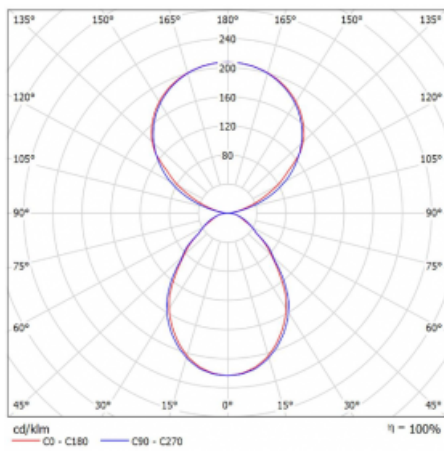

Type of installation	Table lamp
Light distribution	Direct-indirect
Luminaire shape	Angular
Colour of the luminaires	Silver
Material	Aluminium
Lifetime	L80/B20 50 000 hours
Warranty	60 months
Description of luminaires	Luminaire table lamp
item description	13-731I-10GEQ/TC, S + 13-7316, S
Dimensions	615 mm × 325 mm × 1305 mm
Light source	LED MODUL
Type of optical system	Microprisma
Luminous flux	7610 lm ± 10 %
Colour Temperature	2700 K - 6500 K Tunable White
Luminous efficacy	105 lm/W
MacAdam Light source	3
Colour rendering index	90
UGR max. X=4H Y=8H, $\rho=70,50,20$	14.7

Technical drawing

Luminaire power input 72.6 W \pm 10 %

Connection of the luminaires DALI DT8

Electrical voltage 220-240V

Frequency 50/60Hz

⊕ CE IP 20

Curve

Downloads