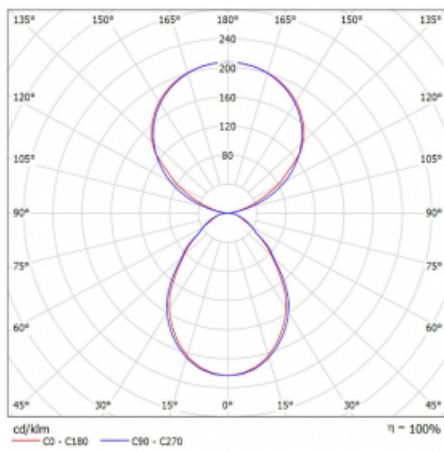

Type of installation	Table lamp
Light distribution	Direct-indirect
Luminaire shape	Angular
Colour of the luminaires	Black
Material	Aluminium
Lifetime	L80/B20 50 000 hours
Warranty	5 years
Description of luminaires	Luminaire table lamp
item description	13-731I-10GEQ/TC, B + 13-7316, B
Dimensions	615 mm × 325 mm × 1305 mm
Light source	LED MODUL
Type of optical system	Microprisma
Luminous flux*	7610 lm
Colour Temperature	2700 K - 6500 K Tunable White
Luminous efficacy	105 lm/W
MacAdam Light source	3
Colour rendering index	90
UGR max. X=4H Y=8H, $\rho=70,50,20$	14.7

Technical drawing

Luminaire power input* 72.6 W

Connection of the luminaires DALI DT8

Electrical voltage 220-240V

Frequency 50/60Hz

⊕ CE IP 20

*±10 %

Curve