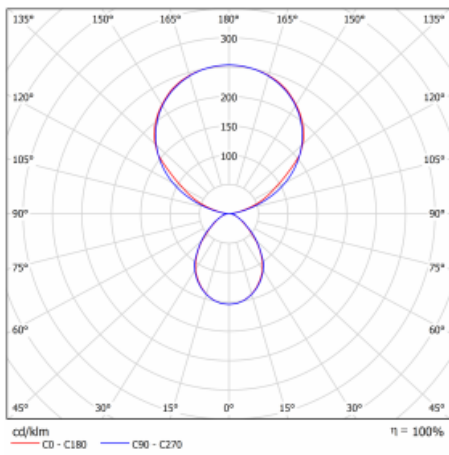

Type of installation	Table lamp
Light distribution	Direct-indirect
Luminaire shape	Angular
Colour of the luminaires	Black
Material	Aluminium
Lifetime	L80/B20 50 000 hours
Warranty	60 months
Description of luminaires	Luminaire table lamp
item description	13-731I-10GEE/840, B + 13-7314, B
Dimensions	615 mm × 325 mm × 1305 mm
Light source	LED MODUL
Type of optical system	Microprisma
Luminous flux	10330 lm ± 10 %
Colour Temperature	4000 K cool white
Luminous efficacy	142 lm/W
MacAdam Light source	3
Colour rendering index	80
UGR max. X=4H Y=8H, $\rho=70,50,20$	13

Technical drawing

Luminaire power input 73 W \pm 10 %

Connection of the luminaires Electronic ballast non-dimmable

Electrical voltage 220-240V

Frequency 50/60Hz

⊕ CE IP 20

Curve

Downloads