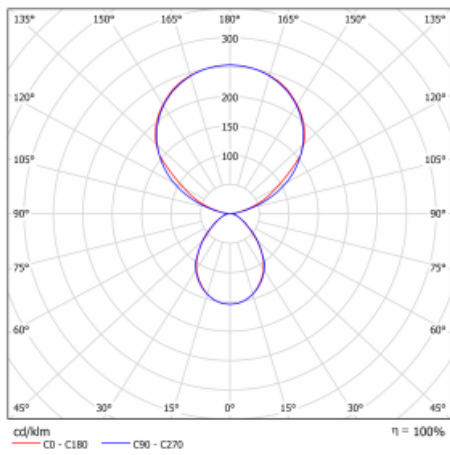

Type of installation	Table lamp
Light distribution	Direct-indirect
Luminaire shape	Angular
Colour of the luminaires	Silver
Material	Aluminium
Lifetime	L80/B20 50 000 hours
Warranty	5 years
Description of luminaires	Luminaire table lamp
item description	13-731I-10GEE/830, S + 13-7314, S
Dimensions	615 mm × 325 mm × 1305 mm
Light source	LED MODUL
Type of optical system	Microprisma
Luminous flux*	9800 lm
Colour Temperature	3000 K warm white
Luminous efficacy	134 lm/W
MacAdam Light source	3
Colour rendering index	80
UGR max. X=4H Y=8H, $\rho=70,50,20$	12.9

Technical drawing

Luminaire power input* 73 W

Connection of the luminaires ON/OFF

Electrical voltage 220-240V

Frequency 50/60Hz

⊕ CE IP 20

*±10 %

Curve