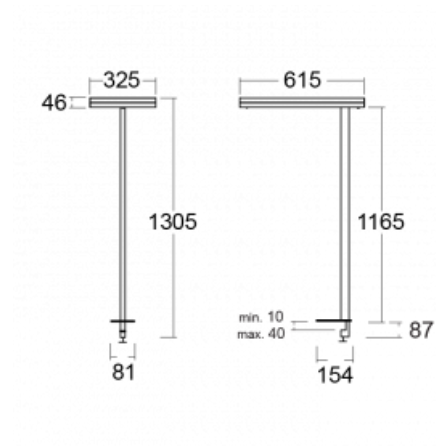

Type of installation	Table lamp
Light distribution	Direct-indirect
Luminaire shape	Angular
Colour of the luminaires	Silver
Material	Aluminium
Lifetime	L80/B20 50 000 hours
Warranty	5 years
Description of luminaires	Luminaire table lamp
item description	13-731I-10GEE/830, S + 13-7314, S
Dimensions	615 mm × 325 mm × 1305 mm
Light source	LED MODUL
Type of optical system	Microprisma
Luminous flux*	9800 lm
Colour Temperature	3000 K warm white
Luminous efficacy	134 lm/W
MacAdam Light source	3
Colour rendering index	80
UGR max. X=4H Y=8H, $\rho=70,50,20$	12.9

Technical drawing

Luminaire power input* 73 W

Connection of the luminaires ON/OFF

Electrical voltage 220-240V

Frequency 50/60Hz

⊕ CE IP 20

*±10 %

Curve