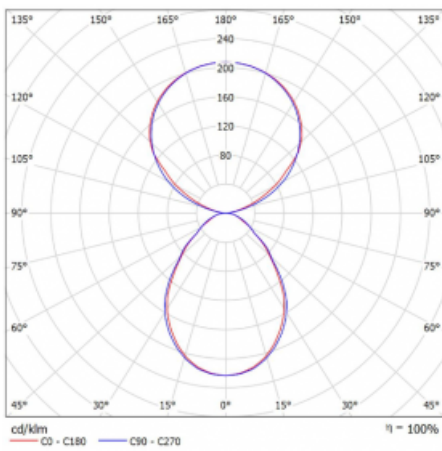

Type of installation	Table lamp
Light distribution	Direct-indirect
Luminaire shape	Angular
Colour of the luminaires	White
Material	Aluminium
Lifetime	L80/B20 50 000 hours
Warranty	60 months
Description of luminaires	Luminaire table lamp
item description	13-721I-10GEQ/TC, W + 13-7012, W
Dimensions	615 mm × 325 mm × 1305 mm
Light source	LED MODUL
Type of optical system	Microprisma
Luminous flux	7610 lm ± 10 %
Colour Temperature	2700 K - 6500 K Tunable White
Luminous efficacy	105 lm/W
MacAdam Light source	3
Colour rendering index	90
UGR max. X=4H Y=8H, $\rho=70,50,20$	14.7

Technical drawing

Luminaire power input 72.6 W \pm 10 %

Connection of the luminaires DALI DT8

Electrical voltage 220-240V

Frequency 50/60Hz

⊕ CE IP 20

Curve

Downloads