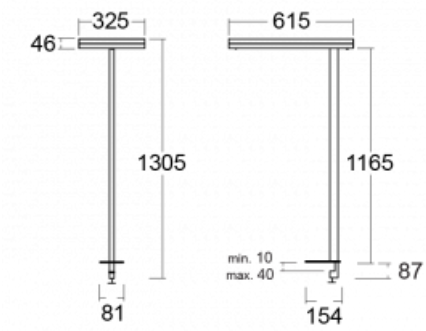

Type of installation	Table lamp
Light distribution	Direct-indirect
Luminaire shape	Angular
Colour of the luminaires	White
Material	Aluminium
Lifetime	L80/B20 50 000 hours
Warranty	60 months
Description of luminaires	Luminaire table lamp
item description	13-721I-10GEQ/TC, W + 13-7012, W
Dimensions	615 mm × 325 mm × 1305 mm
Light source	LED MODUL
Type of optical system	Microprisma
Luminous flux	7610 lm ± 10 %
Colour Temperature	2700 K - 6500 K Tunable White
Luminous efficacy	105 lm/W
MacAdam Light source	3
Colour rendering index	90
UGR max. X=4H Y=8H, $\rho=70,50,20$	14.7

Technical drawing

Luminaire power input 72.6 W \pm 10 %

Connection of the luminaires DALI DT8

Electrical voltage 220-240V

Frequency 50/60Hz

⊕ CE IP 20

Curve

Downloads