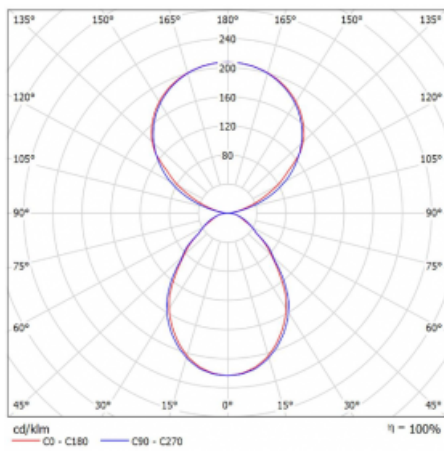

Type of installation	Table lamp
Light distribution	Direct-indirect
Luminaire shape	Angular
Colour of the luminaires	Silver
Material	Aluminium
Lifetime	L80/B20 50 000 hours
Warranty	60 months
Description of luminaires	Luminaire table lamp
item description	13-721I-10GEQ/TC, S + 13-7012, S
Dimensions	615 mm × 325 mm × 1305 mm
Light source	LED MODUL
Type of optical system	Microprisma
Luminous flux	7610 lm ± 10 %
Colour Temperature	2700 K - 6500 K Tunable White
Luminous efficacy	105 lm/W
MacAdam Light source	3
Colour rendering index	90
UGR max. X=4H Y=8H, $\rho=70,50,20$	14.7

Technical drawing

Luminaire power input 72.6 W \pm 10 %

Connection of the luminaires DALI DT8

Electrical voltage 220-240V

Frequency 50/60Hz

⊕ CE IP 20

Curve

Downloads