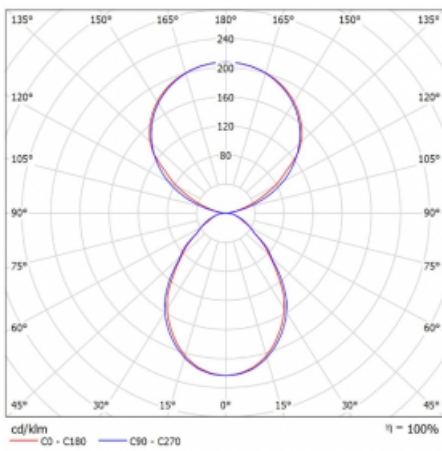

Type of installation	Table lamp
Light distribution	Direct-indirect
Luminaire shape	Angular
Colour of the luminaires	Silver
Material	Aluminium
Lifetime	L80/B20 50 000 hours
Warranty	5 years
Description of luminaires	Luminaire table lamp
item description	13-721I-10GEQ/TC, S + 13-7012, S
Dimensions	615 mm × 325 mm × 1305 mm
Light source	LED MODUL
Type of optical system	Microprisma
Luminous flux*	7610 lm
Colour Temperature	2700 K - 6500 K Tunable White
Luminous efficacy	105 lm/W
MacAdam Light source	3
Colour rendering index	90
UGR max. X=4H Y=8H, $\rho=70,50,20$	14.7

Technical drawing

Luminaire power input* 72.6 W

Connection of the luminaires DALI DT8

Electrical voltage 220-240V

Frequency 50/60Hz

⊕ CE IP 20

*±10 %

Curve