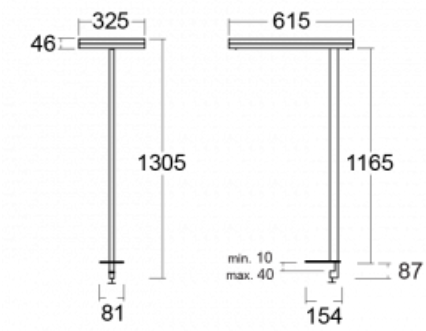

Type of installation	Table lamp
Light distribution	Direct-indirect
Luminaire shape	Angular
Colour of the luminaires	Silver
Material	Aluminium
Lifetime	L80/B20 50 000 hours
Warranty	5 years
Description of luminaires	Luminaire table lamp
item description	13-721I-10GEQ/TC, S + 13-7012, S
Dimensions	615 mm × 325 mm × 1305 mm
Light source	LED MODUL
Type of optical system	Microprisma
Luminous flux*	7610 lm
Colour Temperature	2700 K - 6500 K Tunable White
Luminous efficacy	105 lm/W
MacAdam Light source	3
Colour rendering index	90
UGR max. X=4H Y=8H, $\rho=70,50,20$	14.7

Technical drawing

Luminaire power input* 72.6 W

Connection of the luminaires DALI DT8

Electrical voltage 220-240V

Frequency 50/60Hz

⊕ CE IP 20

*±10 %

Curve