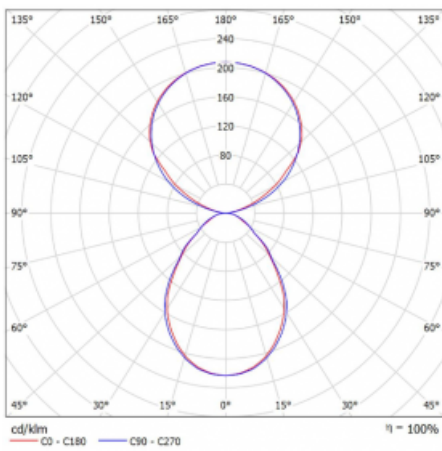

Type of installation	Table lamp
Light distribution	Direct-indirect
Luminaire shape	Angular
Colour of the luminaires	Black
Material	Aluminium
Lifetime	L80/B20 50 000 hours
Warranty	5 years
Description of luminaires	Luminaire table lamp
item description	13-721I-10GEQ/TC, B + 13-7012, B
Dimensions	615 mm × 325 mm × 1305 mm
Light source	LED MODUL
Type of optical system	Microprisma
Luminous flux*	7610 lm
Colour Temperature	2700 K - 6500 K Tunable White
Luminous efficacy	105 lm/W
MacAdam Light source	3
Colour rendering index	90
UGR max. X=4H Y=8H, $\rho=70,50,20$	14.7

Technical drawing

Luminaire power input* 72.6 W

Connection of the luminaires DALI DT8

Electrical voltage 220-240V

Frequency 50/60Hz

⊕ CE IP 20

*±10 %

Curve