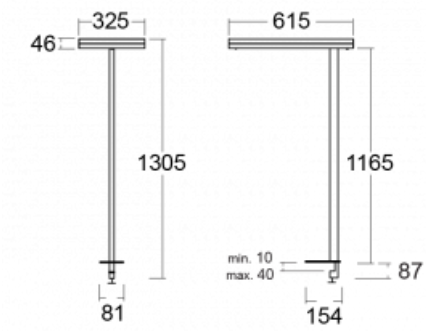

Type of installation	Table lamp
Light distribution	Direct-indirect
Luminaire shape	Angular
Colour of the luminaires	Black
Material	Aluminium
Lifetime	L80/B20 50 000 hours
Warranty	60 months
Description of luminaires	Luminaire table lamp
item description	13-721I-10GEQ/TC, B + 13-7012, B
Dimensions	615 mm × 325 mm × 1305 mm
Light source	LED MODUL
Type of optical system	Microprisma
Luminous flux	7610 lm ± 10 %
Colour Temperature	2700 K - 6500 K Tunable White
Luminous efficacy	105 lm/W
MacAdam Light source	3
Colour rendering index	90
UGR max. X=4H Y=8H, $\rho=70,50,20$	14.7

Technical drawing

Luminaire power input 72.6 W \pm 10 %

Connection of the luminaires DALI DT8

Electrical voltage 220-240V

Frequency 50/60Hz

⊕ CE IP 20

Curve

Downloads