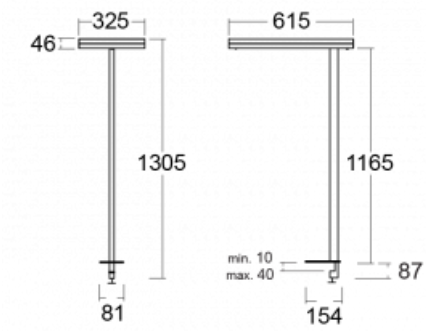

Type of installation	Table lamp
Light distribution	Direct-indirect
Luminaire shape	Angular
Colour of the luminaires	Black
Material	Aluminium
Lifetime	L80/B20 50 000 hours
Warranty	5 years
Description of luminaires	Luminaire table lamp
item description	13-721I-10GEQ/TC, B + 13-7012, B
Dimensions	615 mm × 325 mm × 1305 mm
Light source	LED MODUL
Type of optical system	Microprisma
Luminous flux*	7610 lm
Colour Temperature	2700 K - 6500 K Tunable White
Luminous efficacy	105 lm/W
MacAdam Light source	3
Colour rendering index	90
UGR max. X=4H Y=8H, $\rho=70,50,20$	14.7

Technical drawing

Luminaire power input* 72.6 W

Connection of the luminaires DALI DT8

Electrical voltage 220-240V

Frequency 50/60Hz

⊕ CE IP 20

*±10 %

Curve