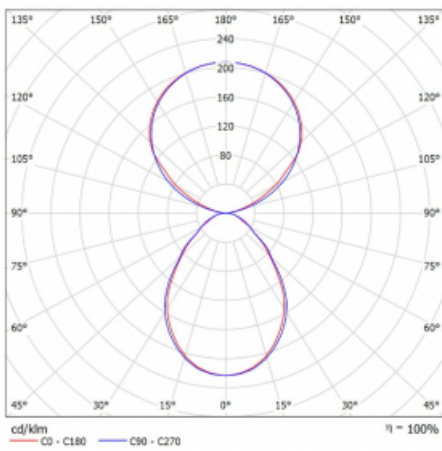

Type of installation	Table lamp
Light distribution	Direct-indirect
Luminaire shape	Angular
Colour of the luminaires	Black
Material	Aluminium
Lifetime	L80/B20 50 000 hours
Warranty	60 months
Description of luminaires	Luminaire table lamp
item description	13-721I-10GEQ/TC, B + 13-7012, B
Dimensions	615 mm × 325 mm × 1305 mm
Light source	LED MODUL
Type of optical system	Microprisma
Luminous flux	7610 lm ± 10 %
Colour Temperature	2700 K - 6500 K Tunable White
Luminous efficacy	105 lm/W
MacAdam Light source	3
Colour rendering index	90
UGR max. X=4H Y=8H, $\rho=70,50,20$	14.7

Technical drawing

Luminaire power input 72.6 W \pm 10 %

Connection of the luminaires DALI DT8

Electrical voltage 220-240V

Frequency 50/60Hz

⊕ CE IP 20

Curve

Downloads