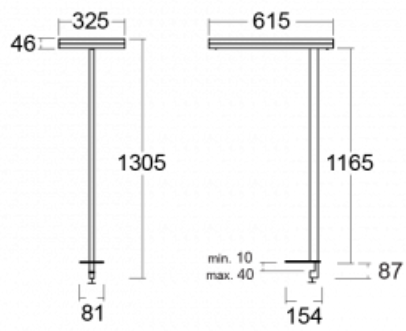

Type of installation	Table lamp
Light distribution	Direct-indirect
Luminaire shape	Angular
Colour of the luminaires	Silver
Material	Aluminium
Lifetime	L80/B20 50 000 hours
Warranty	5 years
Description of luminaires	Luminaire table lamp
item description	13-721I-10GEP/840, S + 13-7012, S
Dimensions	615 mm × 325 mm × 1305 mm
Light source	LED MODUL
Type of optical system	Microprisma
Luminous flux*	10330 lm
Colour Temperature	4000 K cool white
Luminous efficacy	142 lm/W
MacAdam Light source	3
Colour rendering index	80
UGR max. X=4H Y=8H, $\rho=70,50,20$	13

Technical drawing

Luminaire power input* 73 W

Connection of the luminaires DALI + sensor

Electrical voltage 220-240V

Frequency 50/60Hz

⊕ CE IP 20

*±10 %

Curve