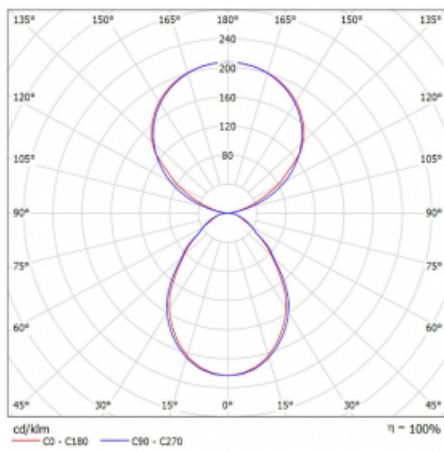

Type of installation	Free-standing
Light distribution	Direct-indirect
Luminaire shape	Angular
Colour of the luminaires	White
Material	Aluminium
Lifetime	L80/B20 50 000 hours
Warranty	5 years
Description of luminaires	Luminaire free-standing
item description	13-731I-10GEQ/TC, W + 13-7312, W + 13-7002, W
Dimensions	615 mm × 325 mm × 1945 mm
Light source	LED MODUL
Type of optical system	Microprisma
Luminous flux*	7610 lm
Colour Temperature	2700 K - 6500 K Tunable White
Luminous efficacy	105 lm/W
MacAdam Light source	3
Colour rendering index	90
UGR max. X=4H Y=8H, ρ=70,50,20	14.7

Technical drawing

Luminaire power input* 72.6 W

Connection of the luminaires DALI DT8

Electrical voltage 220-240V

Frequency 50/60Hz

⊕ CE IP 20

*±10 %

Curve