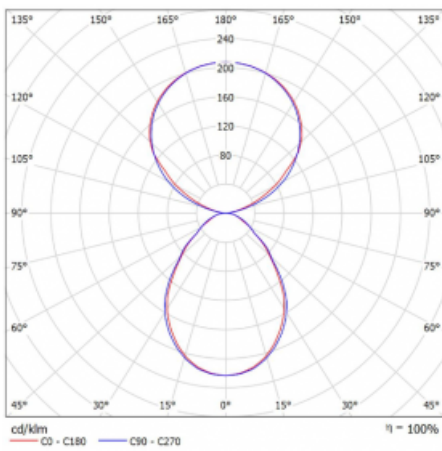

Type of installation	Free-standing
Light distribution	Direct-indirect
Luminaire shape	Angular
Colour of the luminaires	Silver
Material	Aluminium
Lifetime	L80/B20 50 000 hours
Warranty	5 years
Description of luminaires	Luminaire free-standing
item description	13-731I-10GEQ/TC, S + 13-7312, S + 13-7002, S
Dimensions	615 mm × 325 mm × 1945 mm
Light source	LED MODUL
Type of optical system	Microprisma
Luminous flux*	7610 lm
Colour Temperature	2700 K - 6500 K Tunable White
Luminous efficacy	105 lm/W
MacAdam Light source	3
Colour rendering index	90
UGR max. X=4H Y=8H, $\rho=70,50,20$	14.7

Technical drawing

Luminaire power input* 72.6 W

Connection of the luminaires DALI DT8

Electrical voltage 220-240V

Frequency 50/60Hz

⊕ CE IP 20

*±10 %

Curve