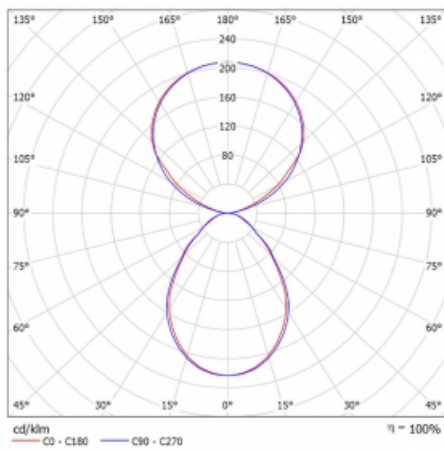

Type of installation	Free-standing
Light distribution	Direct-indirect
Luminaire shape	Angular
Colour of the luminaires	Black
Material	Aluminium
Lifetime	L80/B20 50 000 hours
Warranty	60 months
Description of luminaires	Luminaire free-standing
item description	13-731I-10GEQ/TC, B + 13-7312, B + 13-7002, B
Dimensions	615 mm × 325 mm × 1945 mm
Light source	LED MODUL
Type of optical system	Microprisma
Luminous flux	7610 lm ± 10 %
Colour Temperature	2700 K - 6500 K Tunable White
Luminous efficacy	105 lm/W
MacAdam Light source	3
Colour rendering index	90
UGR max. X=4H Y=8H, $\rho=70,50,20$	14.7

Technical drawing

Luminaire power input 72.6 W \pm 10 %

Connection of the luminaires DALI DT8

Electrical voltage 220-240V

Frequency 50/60Hz

⊕ CE IP 20

Curve

Downloads