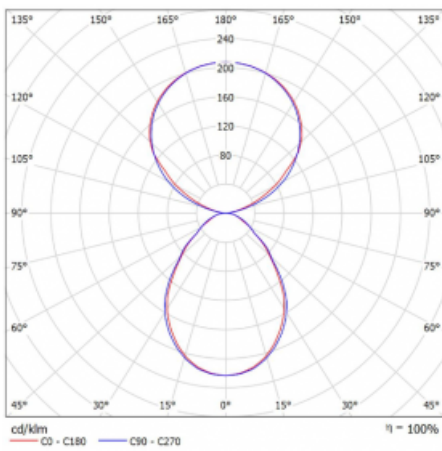

Type of installation	Free-standing
Light distribution	Direct-indirect
Luminaire shape	Angular
Colour of the luminaires	Black
Material	Aluminium
Lifetime	L80/B20 50 000 hours
Warranty	5 years
Description of luminaires	Luminaire free-standing
item description	13-731I-10GEQ/TC, B + 13-7312, B + 13-7002, B
Dimensions	615 mm × 325 mm × 1945 mm
Light source	LED MODUL
Type of optical system	Microprisma
Luminous flux*	7610 lm
Colour Temperature	2700 K - 6500 K Tunable White
Luminous efficacy	105 lm/W
MacAdam Light source	3
Colour rendering index	90
UGR max. X=4H Y=8H, $\rho=70,50,20$	14.7

## Curve