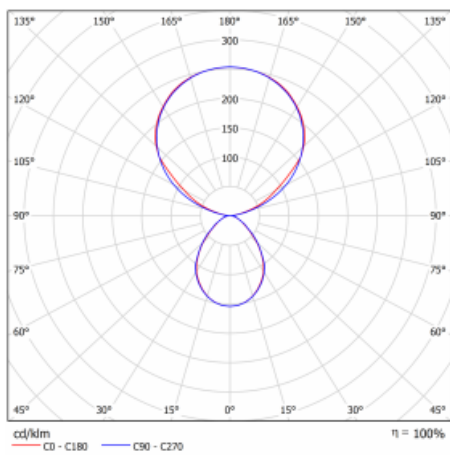

Type of installation	Free-standing
Light distribution	Direct-indirect
Luminaire shape	Angular
Colour of the luminaires	Black
Material	Aluminium
Lifetime	L80/B20 50 000 hours
Warranty	5 years
Description of luminaires	Luminaire free-standing
item description	13-731I-10GEP/830, B + 13-7312, B + 13-7002, B
Dimensions	615 mm × 325 mm × 1945 mm
Light source	LED MODUL
Type of optical system	Microprisma
Luminous flux*	9800 lm
Colour Temperature	3000 K warm white
Luminous efficacy	134 lm/W
MacAdam Light source	3
Colour rendering index	80
UGR max. X=4H Y=8H, ρ=70,50,20	12.9

Technical drawing

Luminaire power input* 73 W

Connection of the luminaires DALI + sensor

Electrical voltage 220-240V

Frequency 50/60Hz

⊕ CE IP 20

*±10 %

Curve