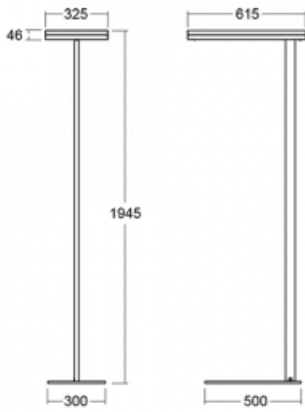

Type of installation	Free-standing
Light distribution	Direct-indirect
Luminaire shape	Angular
Colour of the luminaires	White
Material	Aluminium
Lifetime	L80/B20 50 000 hours
Warranty	5 years
Description of luminaires	Luminaire free-standing
item description	13-721I-10GEQ/TC, W + 13-7010, W + 13-7002, W
Dimensions	615 mm × 325 mm × 1945 mm
Light source	LED MODUL
Type of optical system	Microprisma
Luminous flux*	7610 lm
Colour Temperature	2700 K - 6500 K Tunable White
Luminous efficacy	105 lm/W
MacAdam Light source	3
Colour rendering index	90
UGR max. X=4H Y=8H, ρ=70,50,20	14.7

Technical drawing

Luminaire power input* 72.6 W

Connection of the luminaires DALI DT8

Electrical voltage 220-240V

Frequency 50/60Hz

⊕ CE IP 20

*±10 %

Curve