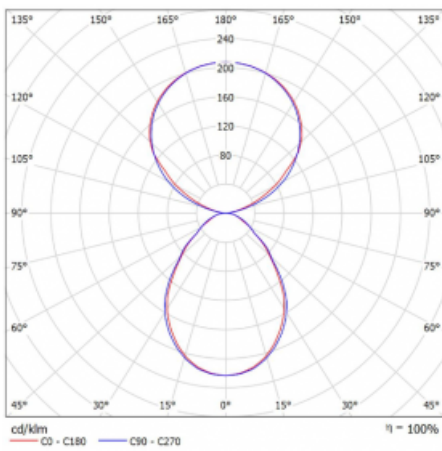

Type of installation	Free-standing
Light distribution	Direct-indirect
Luminaire shape	Angular
Colour of the luminaires	Silver
Material	Aluminium
Lifetime	L80/B20 50 000 hours
Warranty	5 years
Description of luminaires	Luminaire free-standing
item description	13-721I-10GEQ/TC, S + 13-7010, S + 13-7002, S
Dimensions	615 mm × 325 mm × 1945 mm
Light source	LED MODUL
Type of optical system	Microprisma
Luminous flux*	7610 lm
Colour Temperature	2700 K - 6500 K Tunable White
Luminous efficacy	105 lm/W
MacAdam Light source	3
Colour rendering index	90
UGR max. X=4H Y=8H, $\rho=70,50,20$	14.7

## Curve