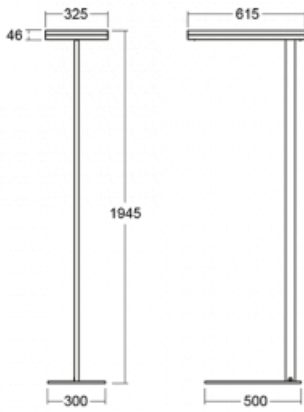

Type of installation	Free-standing
Light distribution	Direct-indirect
Luminaire shape	Angular
Colour of the luminaires	Silver
Material	Aluminium
Lifetime	L80/B20 50 000 hours
Warranty	60 months
Description of luminaires	Luminaire free-standing
item description	13-721I-10GEQ/TC, S + 13-7010, S + 13-7002, S
Dimensions	615 mm × 325 mm × 1945 mm
Light source	LED MODUL
Type of optical system	Microprisma
Luminous flux	7610 lm ± 10 %
Colour Temperature	2700 K - 6500 K Tunable White
Luminous efficacy	105 lm/W
MacAdam Light source	3
Colour rendering index	90
UGR max. X=4H Y=8H, $\rho=70,50,20$	14.7

Technical drawing

Luminaire power input 72.6 W \pm 10 %

Connection of the luminaires DALI DT8

Electrical voltage 220-240V

Frequency 50/60Hz

⊕ CE IP 20

Curve

Downloads