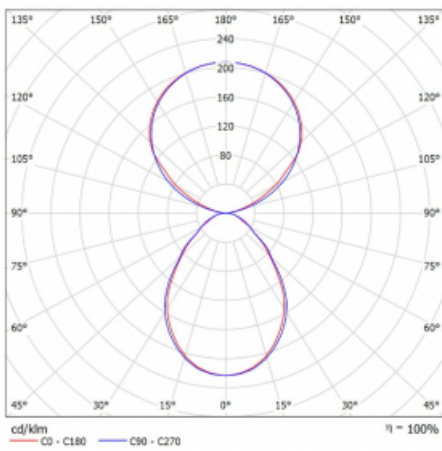

Type of installation	Free-standing
Light distribution	Direct-indirect
Luminaire shape	Angular
Colour of the luminaires	Silver
Material	Aluminium
Lifetime	L80/B20 50 000 hours
Warranty	60 months
Description of luminaires	Luminaire free-standing
item description	13-721I-10GEQ/TC, S + 13-7010, S + 13-7002, S
Dimensions	615 mm × 325 mm × 1945 mm
Light source	LED MODUL
Type of optical system	Microprisma
Luminous flux	7610 lm ± 10 %
Colour Temperature	2700 K - 6500 K Tunable White
Luminous efficacy	105 lm/W
MacAdam Light source	3
Colour rendering index	90
UGR max. X=4H Y=8H, $\rho=70,50,20$	14.7

Technical drawing

Luminaire power input 72.6 W \pm 10 %

Connection of the luminaires DALI DT8

Electrical voltage 220-240V

Frequency 50/60Hz

⊕ CE IP 20

Curve

Downloads