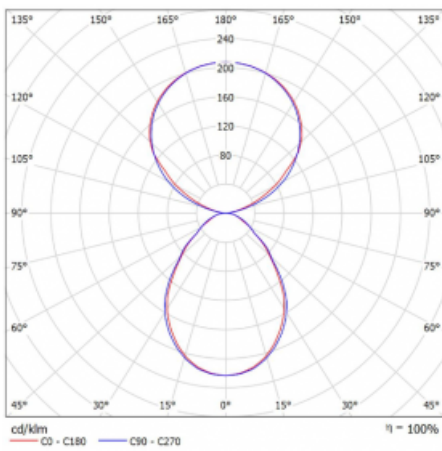

Type of installation	Free-standing
Light distribution	Direct-indirect
Luminaire shape	Angular
Colour of the luminaires	Black
Material	Aluminium
Lifetime	L80/B20 50 000 hours
Warranty	5 years
Description of luminaires	Luminaire free-standing
item description	13-721I-10GEQ/TC, B + 13-7010, B + 13-7002, B
Dimensions	615 mm × 325 mm × 1945 mm
Light source	LED MODUL
Type of optical system	Microprisma
Luminous flux*	7610 lm
Colour Temperature	2700 K - 6500 K Tunable White
Luminous efficacy	105 lm/W
MacAdam Light source	3
Colour rendering index	90
UGR max. X=4H Y=8H, $\rho=70,50,20$	14.7

## Curve