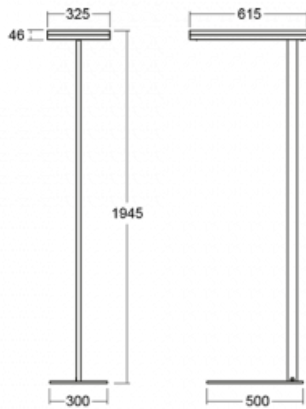

Type of installation	Free-standing
Light distribution	Direct-indirect
Luminaire shape	Angular
Colour of the luminaires	Silver
Material	Aluminium
Lifetime	L80/B20 50 000 hours
Warranty	5 years
Description of luminaires	Luminaire free-standing
item description	13-721I-10GEP/840, S + 13-7010, S + 13-7002, S
Dimensions	615 mm × 325 mm × 1945 mm
Light source	LED MODUL
Type of optical system	Microprisma
Luminous flux*	10330 lm
Colour Temperature	4000 K cool white
Luminous efficacy	142 lm/W
MacAdam Light source	3
Colour rendering index	80
UGR max. X=4H Y=8H, ρ=70,50,20	13

Technical drawing

Luminaire power input* 73 W

Connection of the luminaires DALI + sensor

Electrical voltage 220-240V

Frequency 50/60Hz

⊕ CE IP 20

*±10 %

Curve