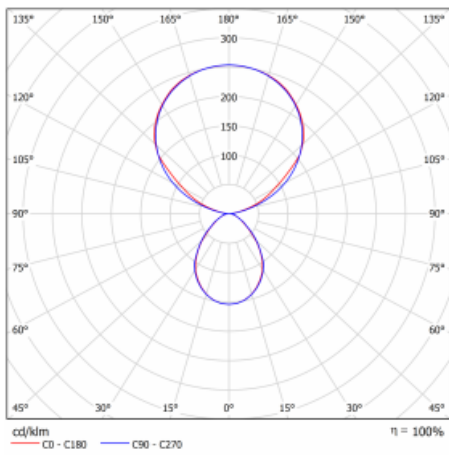

Type of installation	Free-standing
Light distribution	Direct-indirect
Luminaire shape	Angular
Colour of the luminaires	Silver
Material	Aluminium
Lifetime	L80/B20 50 000 hours
Warranty	5 years
Description of luminaires	Luminaire free-standing
item description	13-721I-10GEP/840, S + 13-7010, S + 13-7002, S
Dimensions	615 mm × 325 mm × 1945 mm
Light source	LED MODUL
Type of optical system	Microprisma
Luminous flux*	10330 lm
Colour Temperature	4000 K cool white
Luminous efficacy	142 lm/W
MacAdam Light source	3
Colour rendering index	80
UGR max. X=4H Y=8H, ρ=70,50,20	13

Technical drawing

Luminaire power input* 73 W

Connection of the luminaires DALI + sensor

Electrical voltage 220-240V

Frequency 50/60Hz

⊕ CE IP 20

*±10 %

Curve