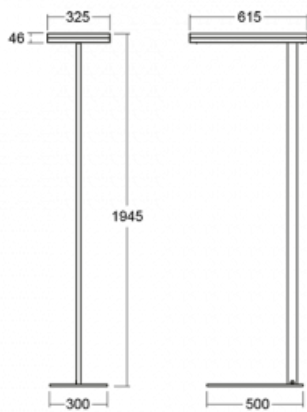

Type of installation	Free-standing
Light distribution	Direct-indirect
Luminaire shape	Angular
Colour of the luminaires	Black
Material	Aluminium
Lifetime	L80/B20 50 000 hours
Warranty	5 years
Description of luminaires	Luminaire free-standing
item description	13-721I-10GEE/840, B + 13-7010, B + 13-7002, B
Dimensions	615 mm × 325 mm × 1945 mm
Light source	LED MODUL
Type of optical system	Microprisma, Clear cover
Luminous flux*	10330 lm
Colour Temperature	4000 K cool white
Luminous efficacy	142 lm/W
MacAdam Light source	3
Colour rendering index	80
UGR max. X=4H Y=8H, ρ=70,50,20	13

Technical drawing

Luminaire power input* 73 W

Connection of the luminaires ON/OFF

Electrical voltage 220-240V

Frequency 50/60Hz

⊕ CE IP 20

*±10 %

Curve