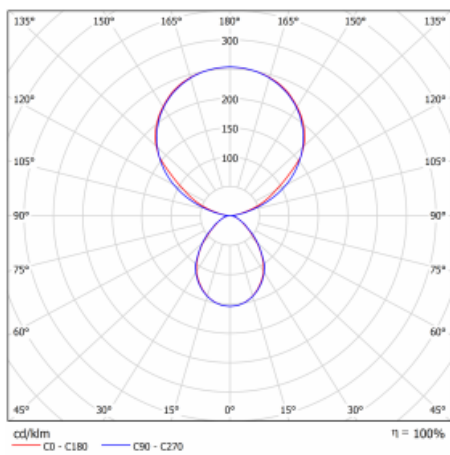

Type of installation	Free-standing
Light distribution	Direct-indirect
Luminaire shape	Angular
Colour of the luminaires	Black
Material	Aluminium
Lifetime	L80/B20 50 000 hours
Warranty	5 years
Description of luminaires	Luminaire free-standing
item description	13-721I-10GEE/840, B + 13-7010, B + 13-7002, B
Dimensions	615 mm × 325 mm × 1945 mm
Light source	LED MODUL
Type of optical system	Microprisma, Clear cover
Luminous flux*	10330 lm
Colour Temperature	4000 K cool white
Luminous efficacy	142 lm/W
MacAdam Light source	3
Colour rendering index	80
UGR max. X=4H Y=8H, ρ=70,50,20	13

Technical drawing

Luminaire power input* 73 W

Connection of the luminaires ON/OFF

Electrical voltage 220-240V

Frequency 50/60Hz

⊕ CE IP 20

*±10 %

Curve